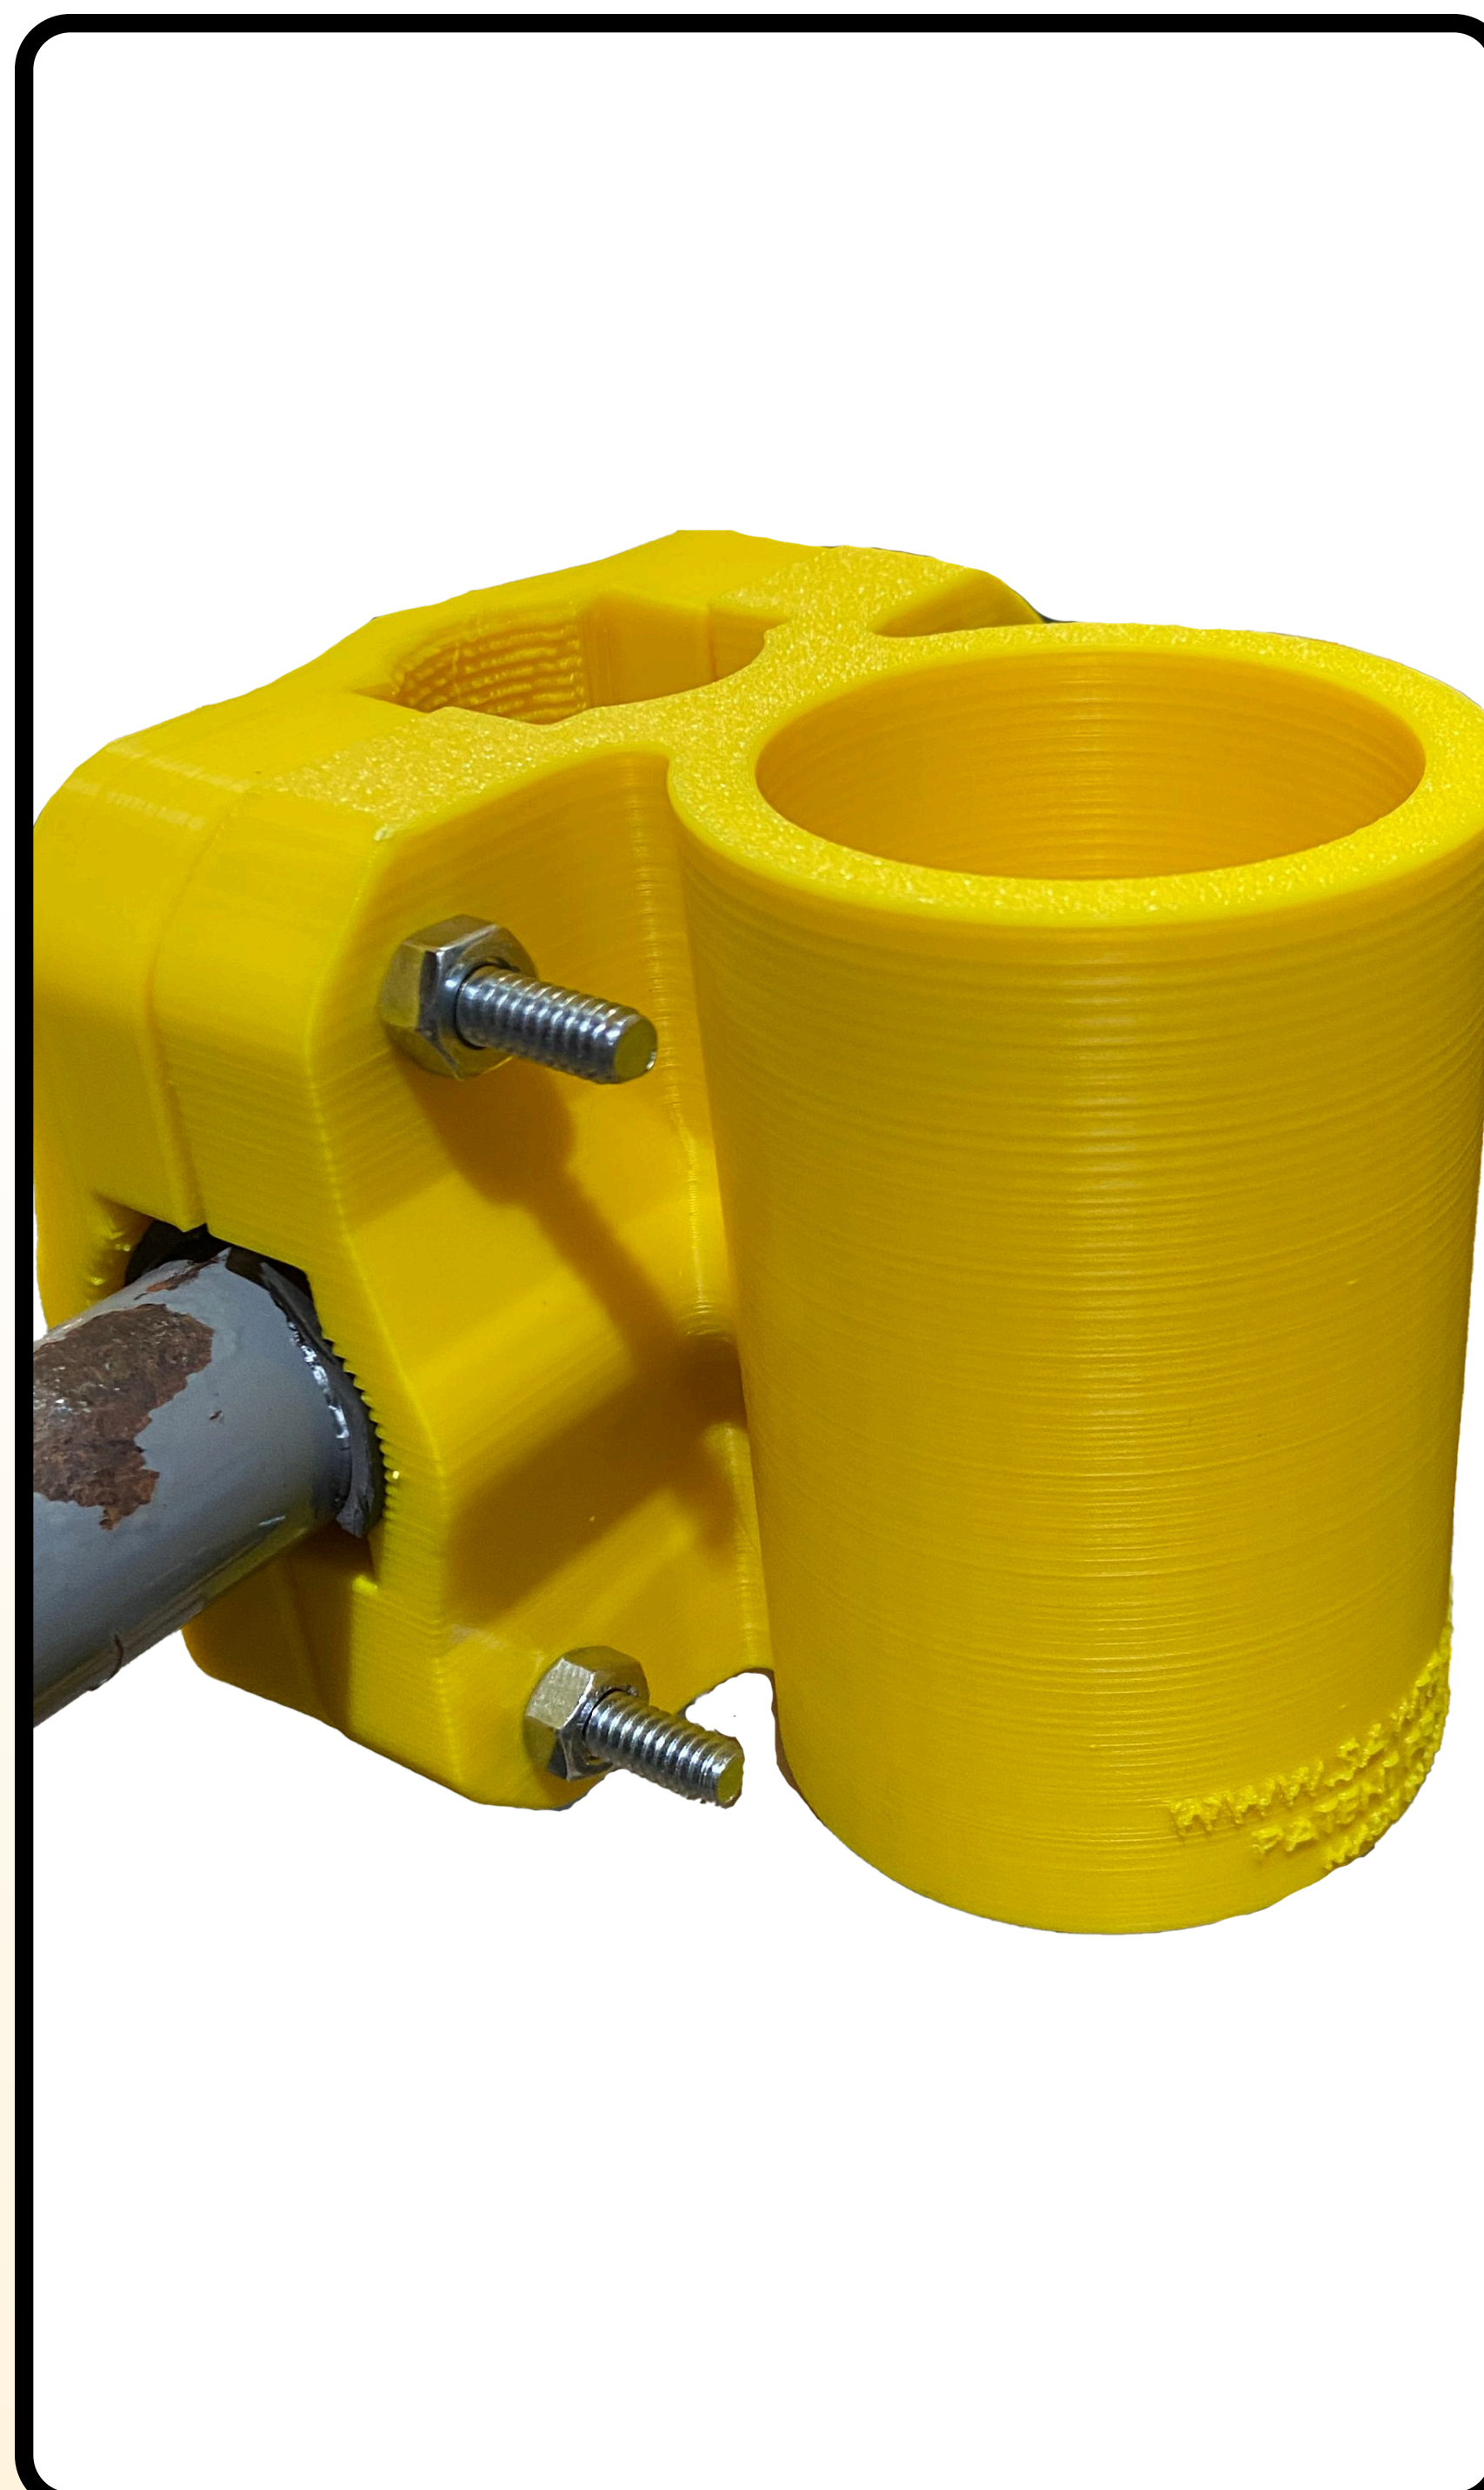

REACH NEST HOLSTER

The Reach-Nest Holster is a simple but brilliant way to improve efficiency.

Vertical Configuration

Horizontal Configuration

- Easily Configurable
- Immediate Retrieval
 - *No Steps Needed*
- Never Lost When in Holster
 - *Saves Time*
- Hands-Free Efficiency
- Streamlines Workflow
- Increases Productivity
- Enhances Merchandising and Stocking Tasks
- **Quick and Easy Installation**

*Holster
Product Page*

*Pocket Reacher
Product Page*

Follow us on social media! Scan the QR code for more info.

www.sawtrax.com | 770-974-0021 | 888-SAWTRAX